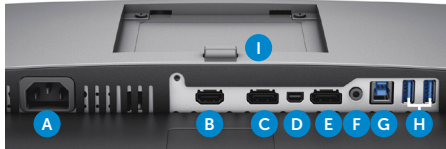

- **A** AC Power
- **B** HDMI/MHL
- **C** DisplayPort (in)
- **D** Mini DisplayPort (in)
- **E** DisplayPort (out)
- **F** Audio line-out
- **G** USB upstream
- **H** USB downstream
- **I** Arm lock