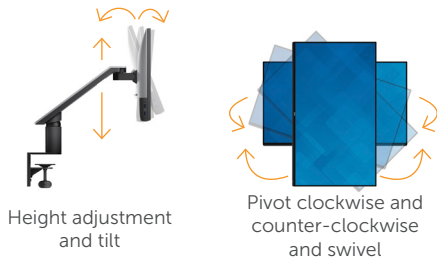

Dell UltraSharp 24 InfinityEdge Monitor with Arm | U2417HA

Easily adjust the panel to your preferred viewing position to work the way you like.

Cable management system eliminates cable clutter and helps keep your desk neat.