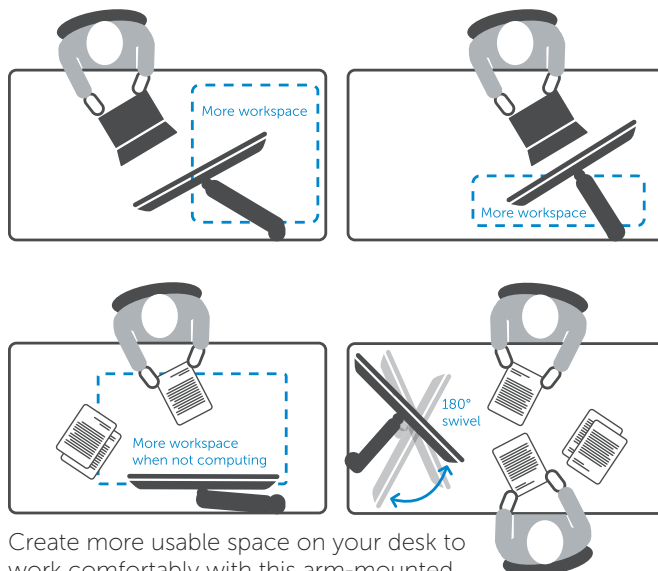

Create more usable space on your desk to work comfortably with this arm-mounted monitor panel.

For more information visit
www.dell.com/monitors

Thank you
for making
Dell Monitors

#1
worldwide*